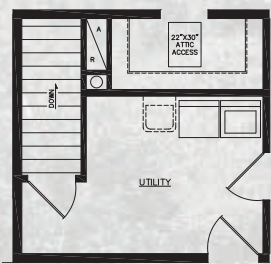

Woodbridge

SQ. FT.	1,736
DIMENSIONS	28 x 62
BEDROOMS	3
BATHS	2

BASEMENT PLAN

CRAWLSPACE PLAN